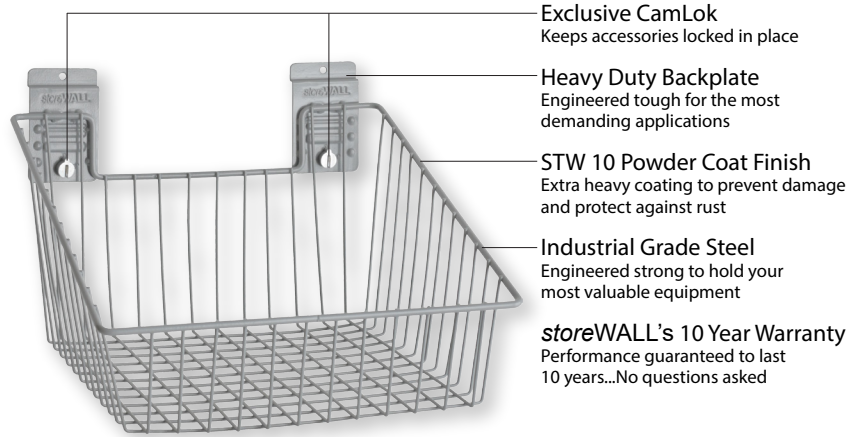

# CamLok™ Shelves & Baskets

Watch our CamLok in action:

All storeWALL's shelves and baskets are guaranteed to hold your toughest loads and are the strongest in the market. If you can lift it, our accessories can hold it. All our shelves and baskets are built to perform with superior construction and the finest materials.

All storeWALL's shelves and baskets feature our exclusive CamLok system to lock your accessories securely into the panels. This chrome plated solid metal CamLok gives you the advantage of safety, security and protection. A simple twist holds the accessory securely in place; another turn, and the accessory can be easily moved to a different location on the panel.

## Shelf Assortment

48" Metal Shelf

30" Metal Shelf

12" Shelf

10" Plastic Shelf

5" Plastic Shelf

Large Wire Shelf

Small Wire Shelf