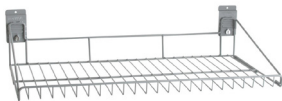

All storeWALL's shelves and baskets feature our exclusive CamLok system to lock your accessories securely into the panels. This chrome plated solid metal CamLok gives you the advantage of safety, security and protection. A simple twist holds the accessory securely in place; another turn, and the accessory can be easily moved to a different location on the panel.

## Shelf Assortment

48" Metal Shelf

30" Metal Shelf

12" Shelf

10" Plastic Shelf

5" Plastic Shelf

Large Wire Shelf

Small Wire Shelf

6" Shelf

Bamboo Shelf

Angle Shelf

## Basket Assortment

Deep Basket

Shallow Basket

Large Angle Basket

Small Angle Basket

Square Deep Basket

Square Shallow

Caddy Basket