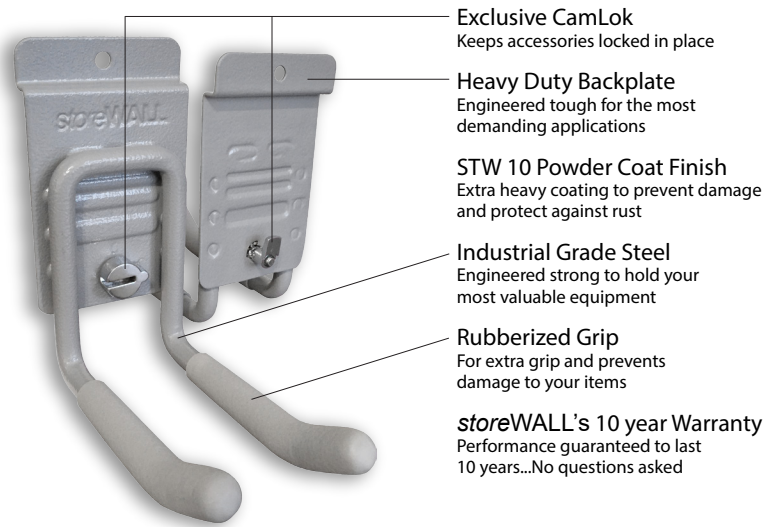

CamLok™ Hooks

Watch our CamLok™ in action:

All storeWALL's accessories feature our exclusive CamLok system to lock your accessories securely into the panels. This chrome plated solid metal CamLok gives you the advantage of safety, security and protection. A simple twist holds the accessory securely in place; another turn, and the accessory can be easily moved to a different location on the panel. All our accessories are built to perform with superior construction and the finest materials..

Hook Assortment

HD Universal Hook

12" Universal Hook

Universal Hook

HD Cradle Hook

Cradle Hook

HD Utility Hook

7.5" Single Hook

5" Single Hook

2.5" Single Hook

HD Tool Hook

HD "S" Hook

J-Hook

Vertical Tool Hook

Hand Held Power

12" Power Tool